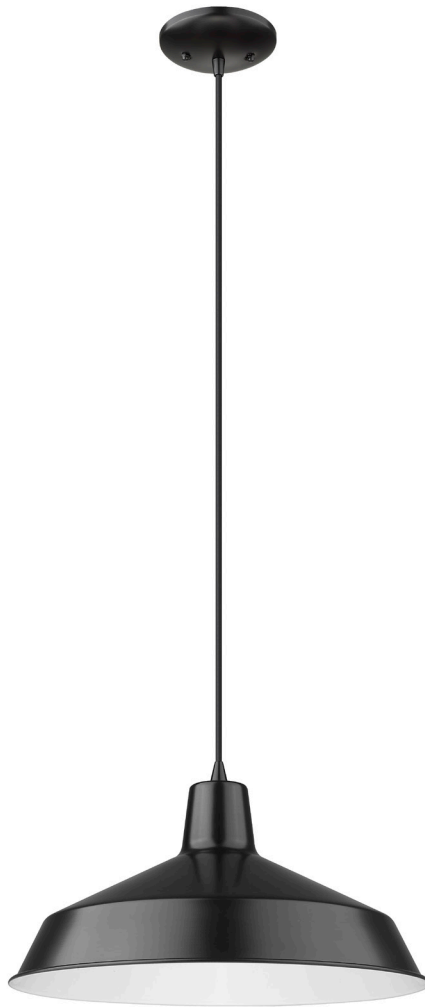

IN31143BK

ALCOVE 1-LIGHT PENDANT

Description:	Alcove 1-light pendant
Finish:	Matte black with white interior
Dimensions:	15-3/4" x 8-3/4" H
Bulbs:	1-150w medium
Installed Weight:	2 lbs.
Certification:	Damp location / c UL

Material:	Steel
Shade:	Steel
Glass:	NA
Canopy Dimensions:	5" dia.
Chain/Wire:	12' wire
Additional Finishes:	Oil-rubbed bronze